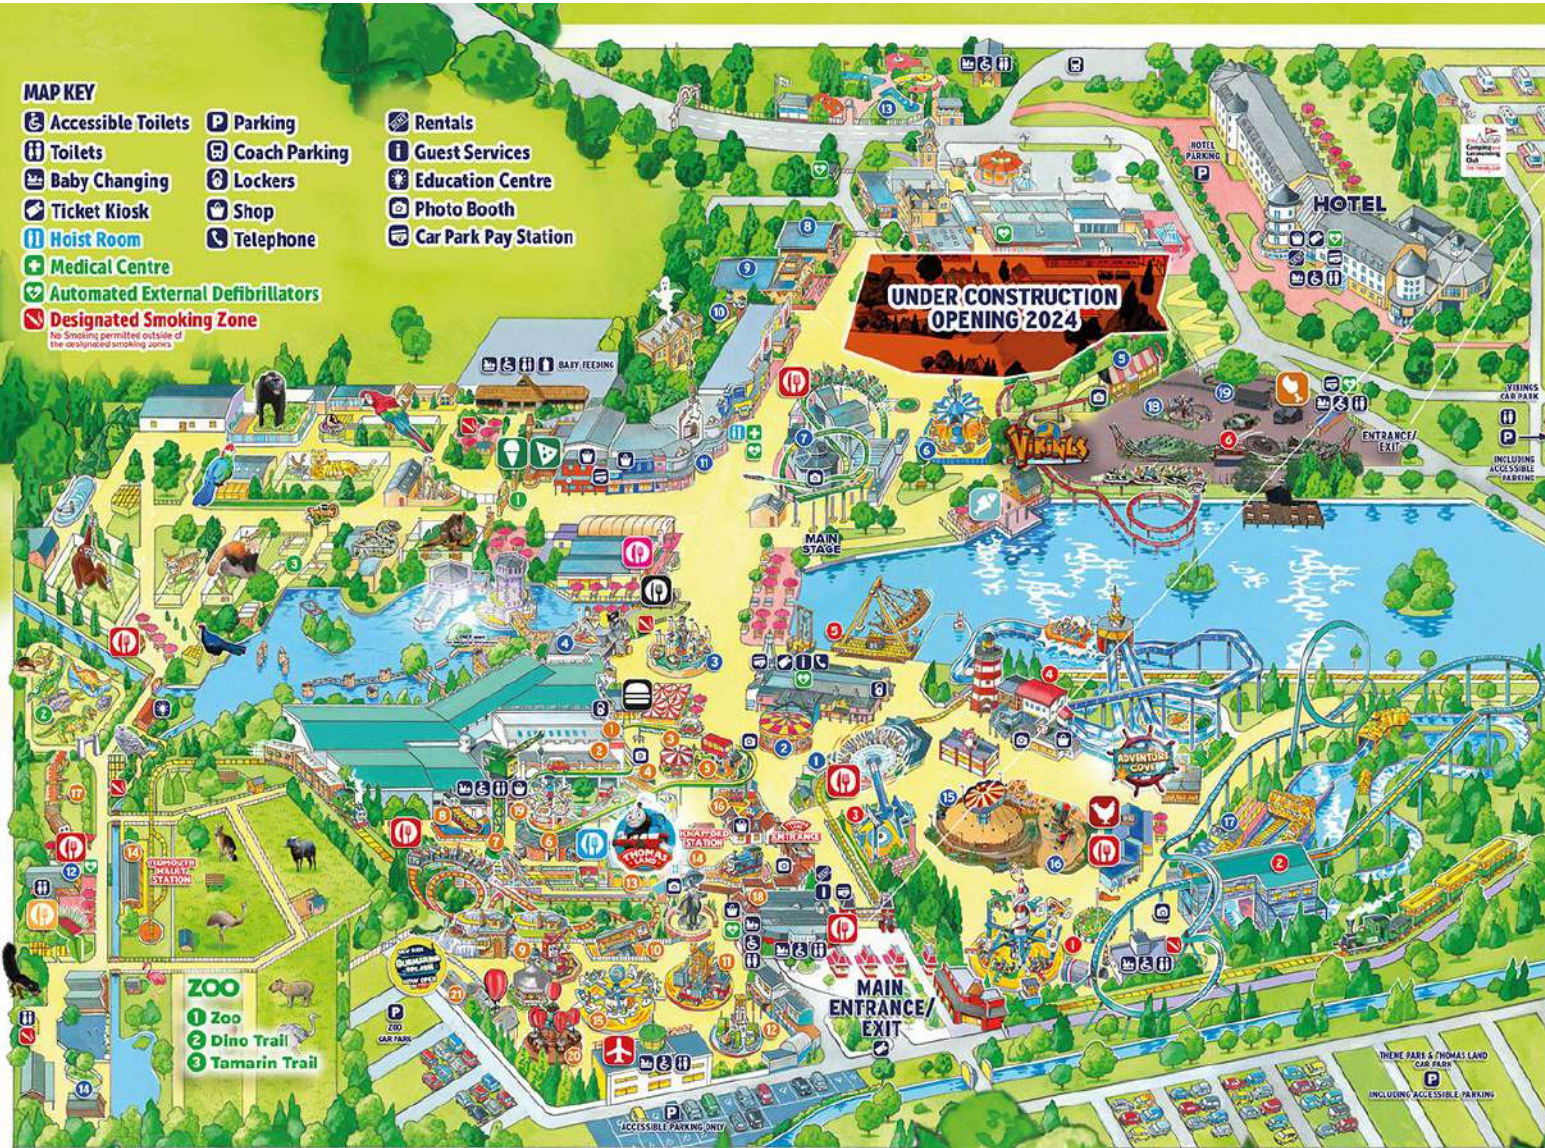

THOMAS LAND

- 1 Emily's Adventure Play
- 2 Winston's Whistle-Stop Tours
- 3 Lady's Carousel
- 4 Sodor Classic Cars
- 5 Bertie Bus
- 6 Harold's Helicopter Tours
- 7 Cranky's Drop Tower
- 8 Rocking Bulstrode
- 9 Blue Mountain Engines
- 10 Toby's Tram Express
- 11 Flynn's Fire Rescue
- 12 Captain's Sea Adventure
- 13 Troublesome Trucks Runaway Rollercoaster
- 14 Thomas, Rosie and Percy Engine Tours
- 15 Jeremy Jet's Flying Academy
- 16 Diesel's Locomotive Mayhem
- 17 Spencer's Outdoor Adventure Play
- 18 Terence's Driving School
- 19 Discover Thomas Exhibition
- 20 James & the Red Balloon
- 21 Thomas and Percy's Submarine Splash

THRILL RIDES

- 1 Air Race
- 2 The Wave
- 3 Maelstrom
- 4 Stormforce 10
- 5 The Bounty Pirate Ship
- 6 Thor

FAMILY

- 1 Polperro Express Train
- 2 Carousel
- 3 Jolly Buccaneer
- 4 Dodgems Ahoy
- 5 Jormungandr
- 6 Flying Dutchman
- 7 Accelerator Rollercoaster
- 8 Blasting Barrels
- 9 Sheriff's Showdown
- 10 The Haunting
- 11 Theatre/4D Cinema
- 12 Bryan's Works Museum
- 13 Crazy Golf
- 14 Tiny Tots Play Farm
- 15 Wave Swinger
- 16 Tidal Towers
- 17 The Adventure Cove
- 18 River Rapids
- 19 Loki
- 20 Sleipnir

MAP KEY

- | | | |
|-----------------------------------|---------------|----------------------|
| Accessible Toilets | Parking | Rentals |
| Toilets | Coach Parking | Guest Services |
| Baby Changing | Lockers | Education Centre |
| Ticket Kiosk | Shop | Photo Booth |
| Hoist Room | Telephone | Car Park Pay Station |
| Medical Centre | | |
| Automated External Defibrillators | | |
| Designated Smoking Zone | | |
- No Smoking permitted outside of the designated smoking zones

ENTRANCE/EXIT

HUNGRY?

- Burger Kitchen
- Chicken Diner
- Safari Pizza & Pasta
- Safari Snack & Go
- Fun Foods
- Selected Items Kiosk
- Fish 'n' Chips
- Sodor Airport Coffee Shop
- Knapford Station
- Mrs Hyndley's
- Walhalla
- Castle Bar