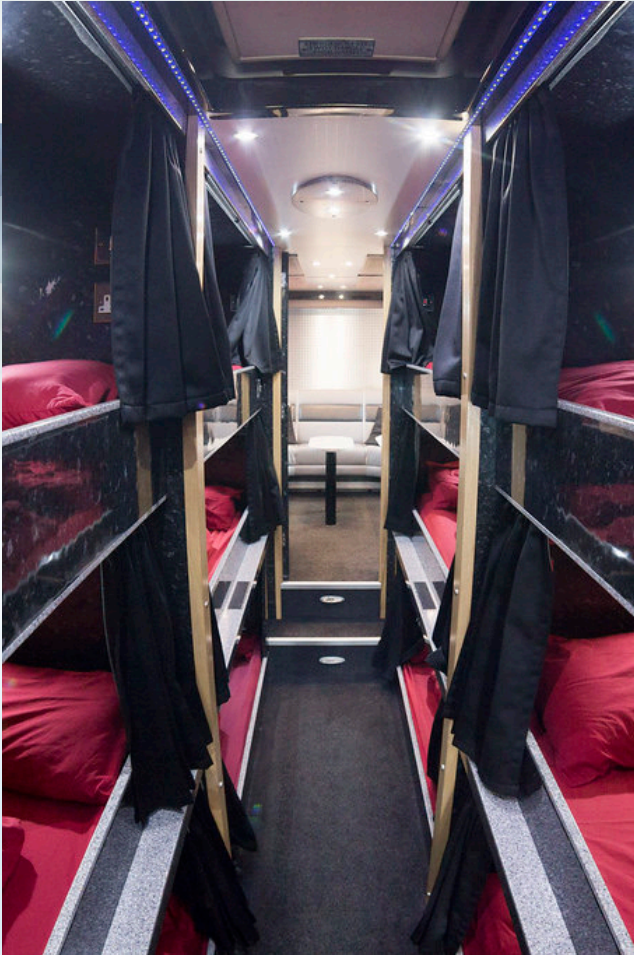

Luxury 16 Berth Sleeper Coach

Travel in style between parks in a luxury sleeper coach.
Its like a Home away from Home!

Are you tired of long journeys between parks? Wasting time on the road or in basic hotels when you could be traveling to your next Park?

Then look no further! Our sleeper coach service offers the perfect solution designed for your ultimate comfort.

Our sleeper coach service offers the perfect solution designed for your ultimate comfort whilst travelling.

Equipped with everything you need, a sleeper coach ensures a convenient and enjoyable travel experience. You'll find a fully functional kitchen onboard, complete with a microwave, kettle, fridge, and even a coffee machine!

Cozy couches and chairs ensure there is a comfy seat to enjoy a chat and a nice cuppa whilst on the road.

Comfy, individual, private bunks provide a cozy haven for relaxation and rest. Say goodbye to uncomfortable seats and hello to a good night's sleep as you travel.

Whilst there is a full sized WC there is no shower on board so we will make use of services/truck stops for the use of the showers.

Experience the convenience and comfort of a sleeper coach and make your journey a memorable one. Book your place today and enjoy a hassle-free adventure like never before!

These trips are for everyone regardless of age (3+), gender or mobility.